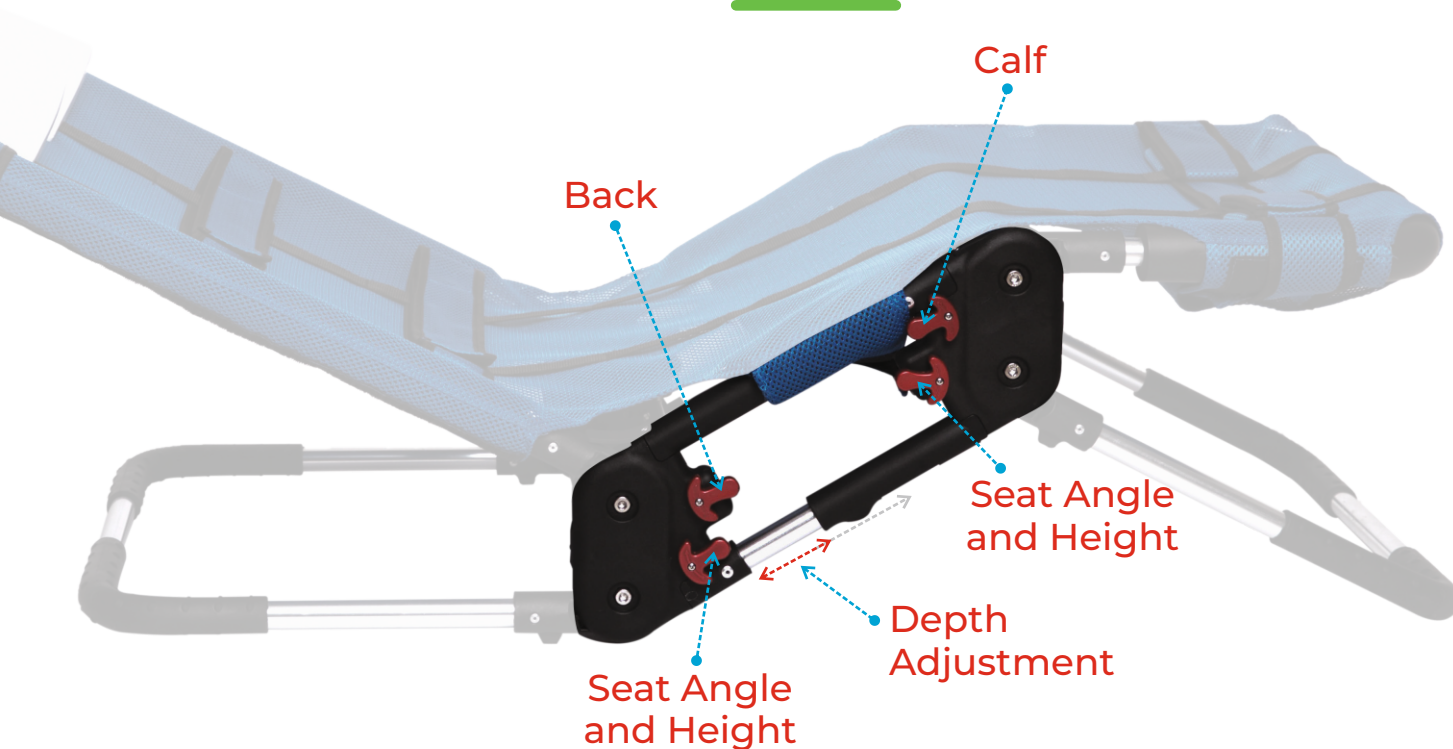

We designed the Anchor knowing your child's needs are unique and constantly evolving. That's why you can make angle and height adjustments with one hand on either side of the chair, all while your child is seated. It is also depth adjustable allowing for growth and long-term use. These agile and individualized functionalities ensure longevity, comfort, and hassle free bath time **so every bubble counts.**

Angle Adjustable

back, seat, & calf support

Folds Flat

easy storage & transport

FEATURES

- Depth adjustable for growth
- Angle adjustable back, seat and calf support, can be configured for individual requirements
- Height adjustable
- Make one handed angle & height adjustments on either side of the chair
- Positioning straps and head support can be placed anywhere along length of the chair
- Folds flat for easy storage and transport

02 Lateral Support

AN2110

Wedges and adjustable strap help maintain optimal trunk alignment.

03 XL Positioning Straps

AN2111

Set of XL trunk & pelvic straps.

ADJUSTMENTS

SPECIFICATIONS

	AN1200 X-Small	AN1400 Small	AN1600 Large
Seat Width	12"	14.5"	16"
Seat Depth	10.5" - 13"	10.5" - 13"	13"-16"
Back Height	18.5"	24"	32"
Back Width	14.5"	17"	18.5"
Calf Support Length	10.2"	11"	14"
Seat Height	5.75"-10.5"-14"-15"	5.75"-11"-15.5"-17"	5.75"-13"-18.25"-20.5"
Back Angle	0°, 30°, 60°, 90°	0°, 30°, 60°, 90°	0°, 30°, 60°, 90°
Calf Support Angle	30°, 60°, 90°	0°, 30°, 60°	0°, 30°, 60°
Product Weight	12.75 lbs	14.5 lbs	18 lbs.
Weight Capacity	155 lbs	155 lbs	155 lbs