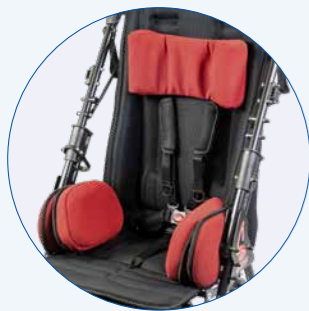

# Simple use, light & swift Here comes **Swiftly**

A stable, comfortable rehab stroller with a fixed seat; it can withstand the many stresses of day-to-day life and is quickly ready for use.

5-point belt with padded harness as a standard feature. Seat, back and footrest provide safe and firm support — a convenient place to sit for the child.

Seat minimizer for smaller children (accessory) — grows with your child for a very long time.

Seat depth adjustable without tools — even while the child is sitting in the rehab stroller.

Comfortable sitting for the child: the washable seat cover is soft and breathable — preventing perspiration and providing a thoroughly cozy feeling.