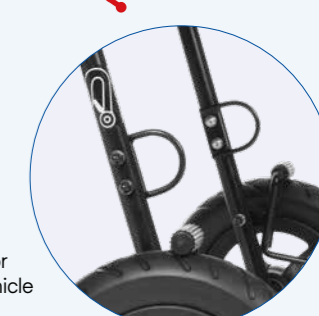

Transit tie-down-kit for safe transport in a vehicle (available for all sizes, standard for size 2)